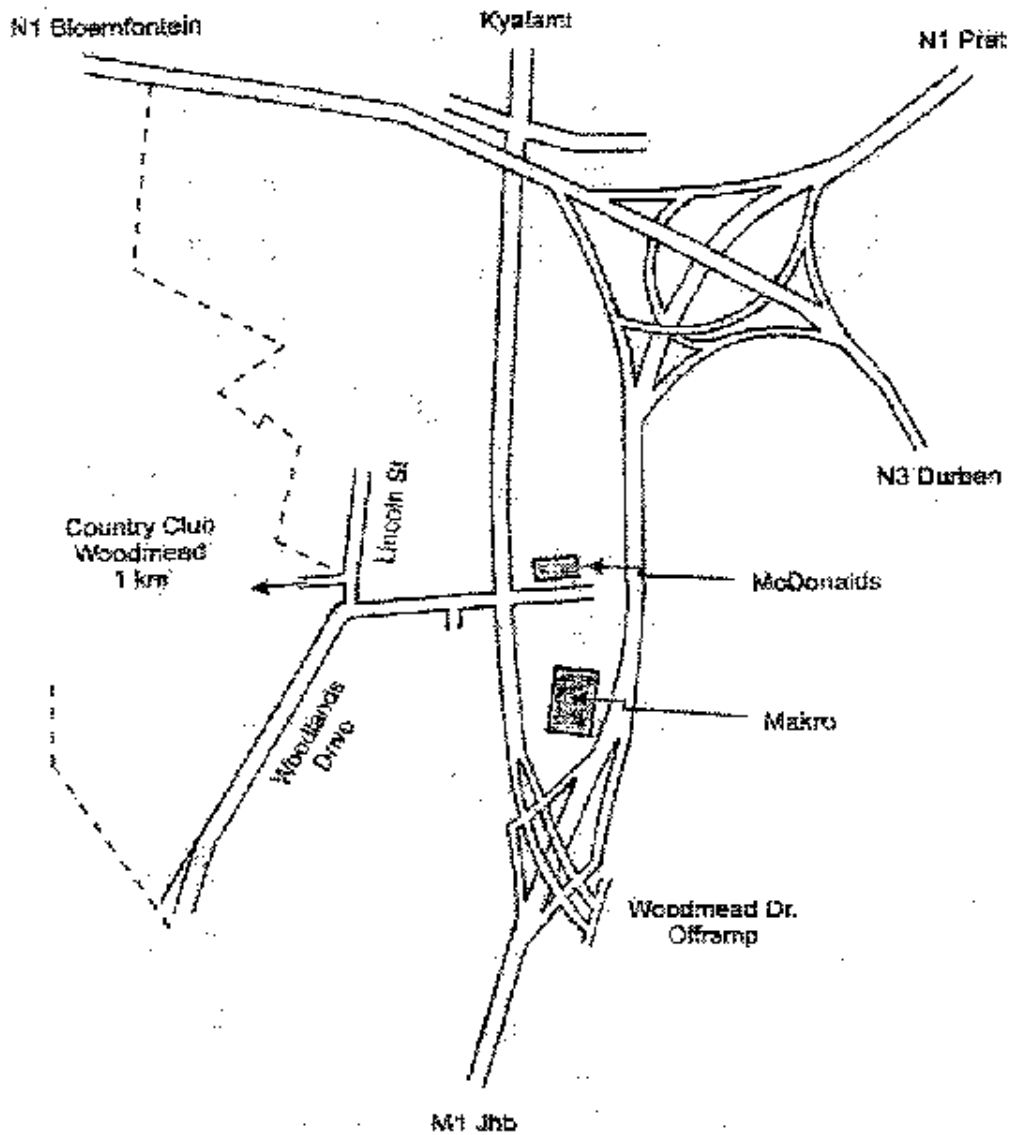

DIRECTIONS TO JOHANNESBURG COUNTRY CLUB (WOODMEAD)

Contact Details:
Telephone: (011) 202 1600
Fax: (011) 807 0392

Directions:
Woodmead Drive off the M1
Left into Woodmead Drive
Right into Lincoln Street